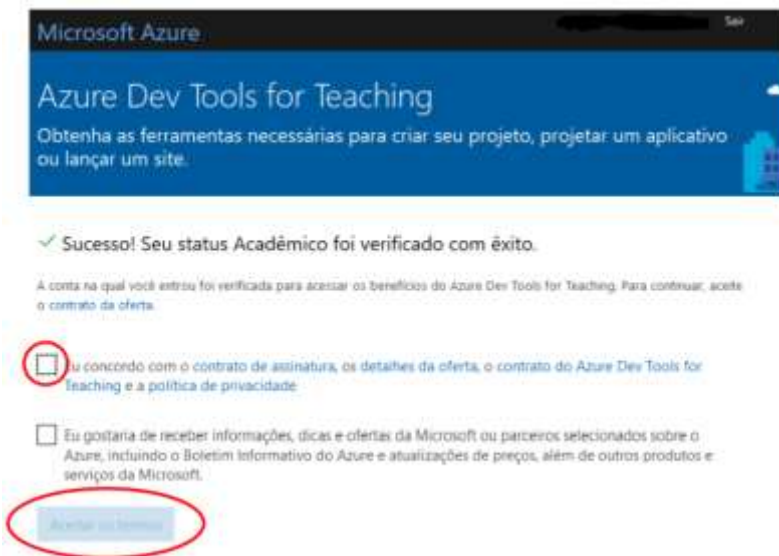

Ao clicar no link para ativação da conta, sua conta é verificada e seu acesso ativado para utilizar os benefícios do programa. Para isso, aceite os termos do programa como mostrado na tela.